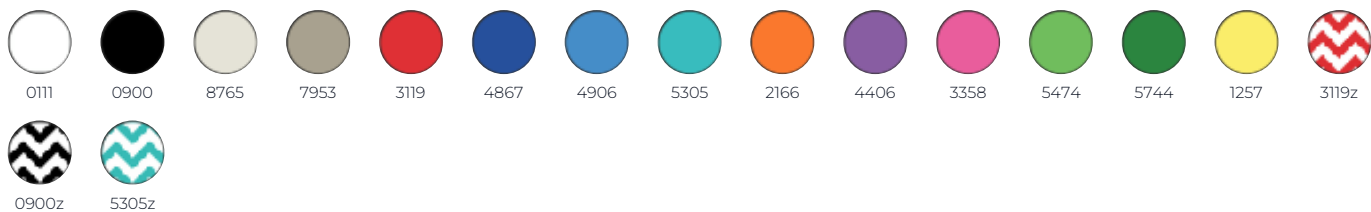

Dimensions

Available housing colors

RAL 9005

RAL 9003

Available cable colors

Product codes

The technical specifications of the luminaire are determined through the combination of these attributes, which result in a unique product code.

Order code example: TRIPLE-S-BL-

Attribute	Value	Code
Model	Triple	TRIPLE-
Version	S	S
Housing Color	Black	BL
	White	WH
Cable Color	White	0111
	Black	0900
	Gray	8765
	Brown	7953
	Red	3119
	Blue	4867
	Light blue	4906
	Cyan	5305
	Orange	2166
	Purple	4406
	Pink	3358
	Green	5474
	Dark green	5744
	Yellow	1257
	Red/white	3119z
	Black/white	0900z
Cyan/white	5305z	