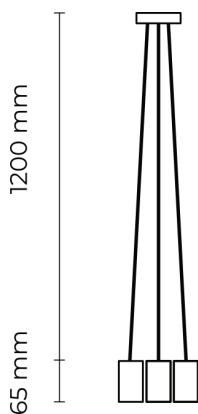

Family datasheet

Triple

ARLI

Product description

The minimalistic ARLI Triple luminaire is made with precision which – combined with the used high quality textile cord – has become the product's characteristics. The ceiling roses and lamp holders are offered in 2 colours. In addition, you can choose from a range of 17 colours and any length of fabric cables (standard length is 1,2m).

E27 220-240 V
50-60 Hz **IP20** 

Technical description

Mains voltage	220 - 240V AC, 50/60Hz	Housing material	Plastic
Connection method	Plug-in terminal	Warranty	5 years
IP rating	20		
Socket	E27 (max. 15W)		
Light source	Light bulb		

Dimensions

Available housing colors

RAL 9005

RAL 9003

Available cable colors

Product codes

The technical specifications of the luminaire are determined through the combination of these attributes, which result in a unique product code.

Order code example: TRIPLE-S-BL-

Attribute	Value	Code
Model	Triple	TRIPLE-
Version	S	S
Housing Color	Black	BL
	White	WH
Cable Color	White	0111
	Black	0900
	Gray	8765
	Brown	7953
	Red	3119
	Blue	4867
	Light blue	4906
	Cyan	5305
	Orange	2166
	Purple	4406
	Pink	3358
	Green	5474
	Dark green	5744
	Yellow	1257
	Red/white	3119z
	Black/white	0900z
Cyan/white	5305z	