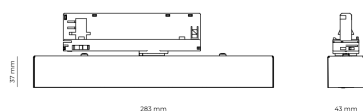

Ripple	5 %
Inrush current	17 A
Inrush time	172 µs
Optical system	Lenses
Optical part material	PMMA
Surface finish	Powder coated
Width	43.00 cm
Height	37.00 cm
Length	284.00 cm
Weight	0.45 kg
Service lifetime (L80 B10)	50 000 h
Warranty	5 years

Dimensions

Light distribution