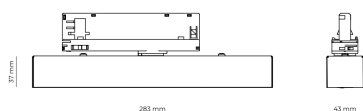

Ripple	5 %
Inrush current	17 A
Inrush time	172 µs
Optical system	Lenses
Optical part material	PMMA
Surface finish	Powder coated
Width	43.00 cm
Height	37.00 cm
Length	284.00 cm
Weight	0.45 kg
Service lifetime (L80 B10)	50 000 h
Warranty	5 years

### Dimensions