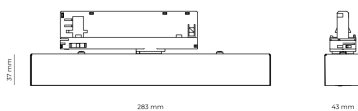

### Product technical data

Mains voltage	220 - 240V AC, 50/60Hz	Ripple	1 %
Connection method	3-phase track adapter	DALI address	1
Dimming type	DALI	Standby power	0.30 W
IP rating	20	Inrush current	10 A
Protection class	II	Inrush time	80 µs
Ambient temperature	0 to +25 °C	Optical system	Lenses
Light source	LED	Optical part material	PMMA
Colour temperature	3000k	Surface finish	Powder coated
Color rendering index	80	Width	43.00 cm
Rated luminous flux	1,551 lm	Height	37.00 cm
Connected load	14.75 W	Length	284.00 cm
Luminous efficacy	105.2 lm/W	Weight	0.45 kg
		Service lifetime (L80 B10)	50 000 h
		Warranty	5 years

### Dimensions