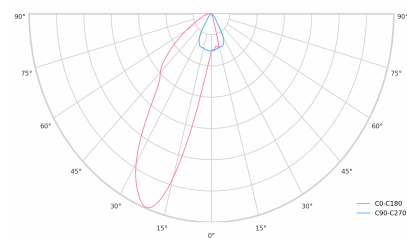

Light distribution