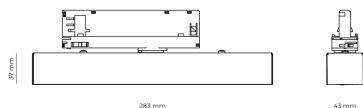

Ripple	5 %
Inrush current	17 A
Inrush time	172 µs
Optical system	Lenses
Optical part material	PMMA
Surface finish	Powder coated
Width	43.00 cm
Height	37.00 cm
Length	283.00 cm
Weight	0.45 kg
Service lifetime (L80 B10)	50 000 h
Warranty	5 years

### Dimensions