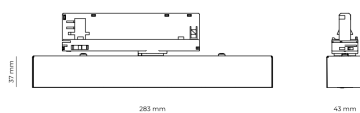

Ripple	1 %
DALI address	1
Standby power	0.30 W
Inrush current	10 A
Inrush time	80 µs
Optical system	Lenses
Optical part material	PMMA
Surface finish	Powder coated
Width	43.00 cm
Height	37.00 cm
Length	283.00 cm
Weight	0.45 kg
Service lifetime (L80 B10)	50 000 h
Warranty	5 years

### Dimensions