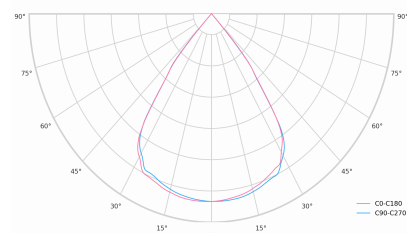

LED 220-240 V IP20   UGR < 19 CCT 4000 k CRI 80+

Product technical data

Mains voltage	220 - 240V AC, 50/60Hz	Ripple	1 %
Connection method	Plug-in terminal	Inrush current	17 A
Dimming type	Non-dimmable	Inrush time	162 µs
IP rating	20	Optical system	Lenses
Protection class	I	Optical part material	PMMA
Ambient temperature	0 to +25 °C	Housing material	Aluminium
Light source	LED	Surface finish	Powder coated
Colour temperature	4000k	Width	44.00 cm
Color rendering index	80	Height	47.00 cm
Rated luminous flux	6,007 lm	Length	1,122.00 cm
Connected load	45.30 W	Weight	2.80 kg
Luminous efficacy	132.6 lm/W	Service lifetime (L80 B10)	50 000 h
		Warranty	5 years

Dimensions

Light distribution

Available cable colors