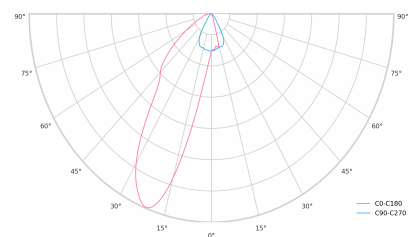

Light distribution