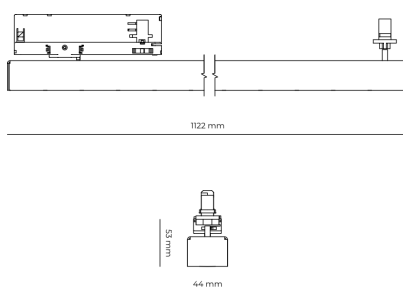

Dimensions