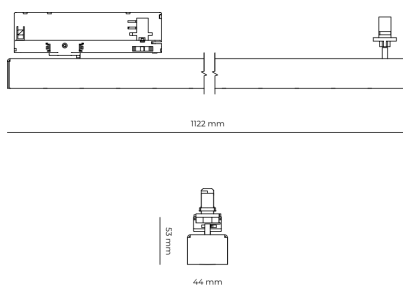

Dimensions