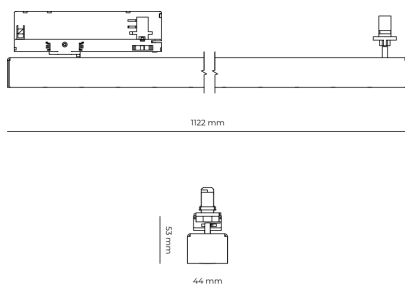

## Product technical data

Mains voltage	220 - 240V AC, 50/60Hz	Ripple	5 %
Connection method	3-phase track adapter	Inrush current	7 A
Dimming type	Non-dimmable	Inrush time	28 μs
IP rating	20	Optical system	Lenses
Protection class	II	Optical part material	PMMA
Ambient temperature	0 to +25 °C	Housing material	Aluminium
Light source	LED	Surface finish	Powder coated
Colour temperature	3000k	Width	44.00 cm
Color rendering index	90	Height	53.00 cm
Rated luminous flux	3,615 lm	Length	1,122.00 cm
Connected load	37.90 W	Weight	2.80 kg
Luminous efficacy	95.4 lm/W	Service lifetime (L80 B10)	50 000 h
		Warranty	5 years

## Dimensions