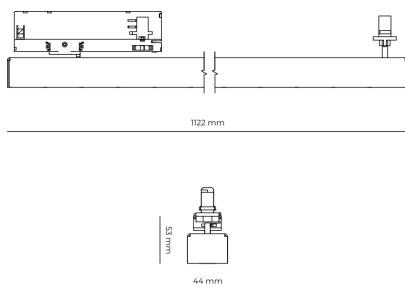

LED 220-240 V 50-60 Hz **IP20** **UGR < 19** **CCT 5000 k** **CRI 80+**

Product technical data

Mains voltage	220 - 240V AC, 50/60Hz
Connection method	3-phase track adapter
Dimming type	Non-dimmable
IP rating	20
Protection class	II
Ambient temperature	0 to +25 °C
Light source	LED
Colour temperature	5000k
Color rendering index	80
Rated luminous flux	5,395 lm
Connected load	42.60 W
Luminous efficacy	126.7 lm/W

Ripple	5 %
Inrush current	7 A
Inrush time	28 μs
Optical system	Lenses
Optical part material	PMMA
Housing material	Aluminium
Surface finish	Powder coated
Width	44.00 cm
Height	53.00 cm
Length	1,122.00 cm
Weight	2.80 kg
Service lifetime (L80 B10)	50 000 h
Warranty	5 years

Dimensions

Light distribution