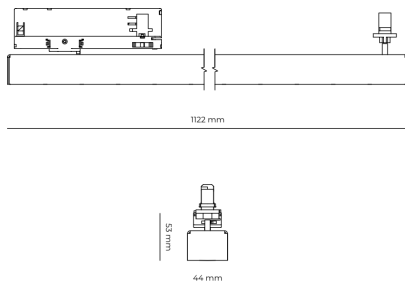

### Product technical data

Mains voltage	220 - 240V AC, 50/60Hz	Ripple	5 %
Connection method	3-phase track adapter	Inrush current	7 A
Dimming type	Non-dimmable	Inrush time	28 μs
IP rating	20	Optical system	Lenses
Protection class	II	Optical part material	PMMA
Ambient temperature	0 to +25 °C	Housing material	Aluminium
Light source	LED	Surface finish	Powder coated
Colour temperature	3000k	Width	44.00 cm
Color rendering index	80	Height	53.00 cm
Rated luminous flux	5,135 lm	Length	1,122.00 cm
Connected load	42.60 W	Weight	2.80 kg
Luminous efficacy	120.5 lm/W	Service lifetime (L80 B10)	50 000 h
		Warranty	5 years

### Dimensions