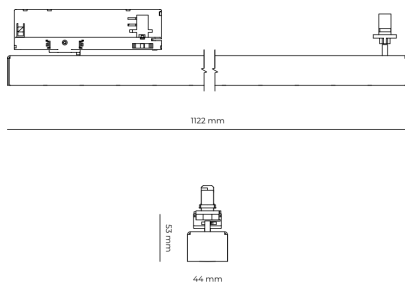

## Product technical data

Mains voltage	220 - 240V AC, 50/60Hz	Ripple	1 %
Connection method	3-phase track adapter	DALI address	1
Dimming type	DALI	Standby power	0.30 W
IP rating	20	Inrush current	15 A
Protection class	II	Inrush time	100 µs
Ambient temperature	0 to +25 °C	Optical system	Lenses
Light source	LED	Optical part material	PMMA
Colour temperature	3000k	Housing material	Aluminium
Color rendering index	80	Surface finish	Powder coated
Rated luminous flux	4,333 lm	Width	44.00 cm
Connected load	37.74 W	Height	53.00 cm
Luminous efficacy	114.8 lm/W	Length	1,122.00 cm
		Weight	2.80 kg
		Service lifetime (L80 B10)	50 000 h
		Warranty	5 years

## Dimensions