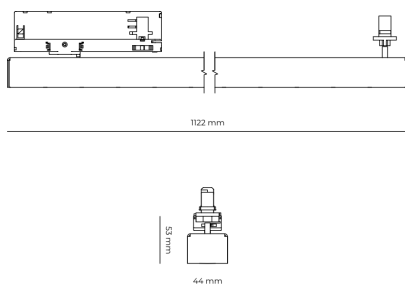

LED 220-240 V 50-60Hz **IP20** **UGR < 19** **CCT 4000 k** **CRI 80+**

Product technical data

Mains voltage	220 - 240V AC, 50/60Hz
Connection method	3-phase track adapter
Dimming type	Non-dimmable
IP rating	20
Protection class	II
Ambient temperature	0 to +25 °C
Light source	LED
Colour temperature	4000k
Color rendering index	80
Rated luminous flux	4,553 lm
Connected load	37.74 W
Luminous efficacy	120.6 lm/W

Ripple	5 %
Inrush current	7 A
Inrush time	28 µs
Optical system	Lenses
Optical part material	PMMA
Housing material	Aluminium
Surface finish	Powder coated
Width	44.00 cm
Height	53.00 cm
Length	1,122.00 cm
Weight	2.80 kg
Service lifetime (L80 B10)	50 000 h
Warranty	5 years

Dimensions

Light distribution