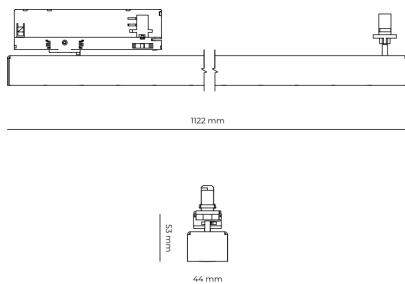

Dimensions