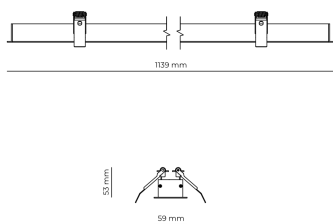

Technical datasheet

WORREC-1139-L-950-1-80-WH

Product description

Premium recessed luminaire with precision optics for minimal glare. Ideal for offices, retail spaces and schools where light quality matters. Efficiency up to 141 lm/W, CRI up to 90+, selectable 50° or 80° distribution. Available with DALI control. Lifetime 50,000h, 5-year warranty. Modular sizes 579/859/1139 mm.

LED 220-240 V 50-60 Hz IP20    UGR < 19

Product technical data

Mains voltage	220 - 240V AC, 50/60Hz
Connection method	Screw terminal
Dimming type	Non-dimmable
IP rating	20
Protection class	I
Ambient temperature	0 to +25 °C
Light source	LED
Rated luminous flux	5,253 lm
Connected load	45.29 W
Luminous efficacy	116.0 lm/W

Ripple	3 %
Inrush current	8 A
Inrush time	48 µs
Optical system	Lenses
Optical part material	PMMA
Housing material	Aluminium
Surface finish	Powder coated
Width	59.00 cm
Height	53.00 cm
Length	1,139.00 cm
Weight	1.00 kg
Service lifetime (L80 B10)	50 000 h
Warranty	5 years

Dimensions

Light distribution