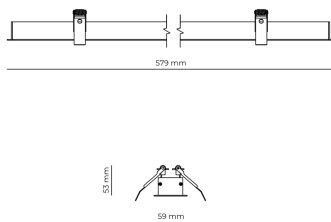

Technical datasheet

WORREC-579-L-950-1-80-BL

Product description

Premium recessed luminaire with precision optics for minimal glare. Ideal for offices, retail spaces and schools where light quality matters. Efficiency up to 141 lm/W, CRI up to 90+, selectable 50° or 80° distribution. Available with DALI control. Lifetime 50,000h, 5-year warranty. Modular sizes 579/859/1139 mm.

LED 220-240 V 50-60 Hz IP20    UGR < 19

Product technical data

Mains voltage	220 - 240V AC, 50/60Hz	Ripple	3 %
Connection method	Screw terminal	Inrush current	8 A
Dimming type	Non-dimmable	Inrush time	48 μs
IP rating	20	Optical system	Lenses
Protection class	I	Optical part material	PMMA
Ambient temperature	0 to +25 °C	Housing material	Aluminium
Light source	LED	Surface finish	Powder coated
Rated luminous flux	3,226 lm	Width	59.00 cm
Connected load	29.18 W	Height	53.00 cm
Luminous efficacy	110.6 lm/W	Length	579.00 cm
		Weight	1.00 kg
		Service lifetime (L80 B10)	50 000 h
		Warranty	5 years

Dimensions

Light distribution