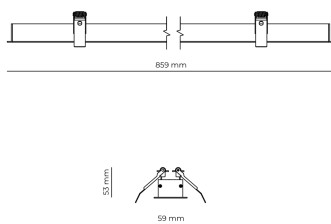

### Product technical data

Mains voltage	220 - 240V AC, 50/60Hz	Ripple	3 %
Connection method	Screw terminal	Inrush current	8 A
Dimming type	Non-dimmable	Inrush time	48 μs
IP rating	20	Optical system	Lenses
Protection class	I	Optical part material	PMMA
Ambient temperature	0 to +25 °C	Housing material	Aluminium
Light source	LED	Surface finish	Powder coated
Rated luminous flux	5,018 lm	Width	59.00 cm
Connected load	40.77 W	Height	53.00 cm
Luminous efficacy	123.1 lm/W	Length	859.00 cm
		Weight	1.00 kg
		Service lifetime (L80 B10)	50 000 h
		Warranty	5 years

### Dimensions