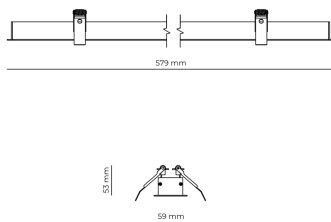

### Product technical data

Mains voltage	220 - 240V AC, 50/60Hz	Ripple	3 %
Connection method	Screw terminal	Inrush current	8 A
Dimming type	Non-dimmable	Inrush time	48 μs
IP rating	20	Optical system	Lenses
Protection class	I	Optical part material	PMMA
Ambient temperature	0 to +25 °C	Housing material	Aluminium
Light source	LED	Surface finish	Powder coated
Rated luminous flux	3,345 lm	Width	59.00 cm
Connected load	27.20 W	Height	53.00 cm
Luminous efficacy	123.0 lm/W	Length	579.00 cm
		Weight	1.00 kg
		Service lifetime (L80 B10)	50 000 h
		Warranty	5 years

### Dimensions