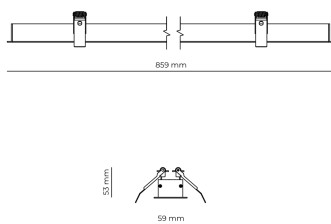

Technical datasheet

WORREC-859-L-850-1-50-BL

Product description

Premium recessed luminaire with precision optics for minimal glare. Ideal for offices, retail spaces and schools where light quality matters. Efficiency up to 141 lm/W, CRI up to 90+, selectable 50° or 80° distribution. Available with DALI control. Lifetime 50,000h, 5-year warranty. Modular sizes 579/859/1139 mm.

LED 220-240 V 50-60 Hz IP20    UGR < 19

Product technical data

Mains voltage	220 - 240V AC, 50/60Hz	Ripple	3 %
Connection method	Screw terminal	Inrush current	8 A
Dimming type	Non-dimmable	Inrush time	48 μs
IP rating	20	Optical system	Lenses
Protection class	I	Optical part material	PMMA
Ambient temperature	0 to +25 °C	Housing material	Aluminium
Light source	LED	Surface finish	Powder coated
Rated luminous flux	4,889 lm	Width	59.00 cm
Connected load	40.77 W	Height	53.00 cm
Luminous efficacy	119.9 lm/W	Length	859.00 cm
		Weight	1.00 kg
		Service lifetime (L80 B10)	50 000 h
		Warranty	5 years

Dimensions

Light distribution