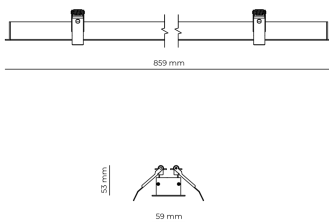

Technical datasheet

WORREC-859-L-940-1-80-BL

Product description

Premium recessed luminaire with precision optics for minimal glare. Ideal for offices, retail spaces and schools where light quality matters. Efficiency up to 141 lm/W, CRI up to 90+, selectable 50° or 80° distribution. Available with DALI control. Lifetime 50,000h, 5-year warranty. Modular sizes 579/859/1139 mm.

LED 220-240 V 50-60 Hz IP20    UGR < 19

Product technical data

Mains voltage	220 - 240V AC, 50/60Hz	Ripple	3 %
Connection method	Screw terminal	Inrush current	8 A
Dimming type	Non-dimmable	Inrush time	48 μs
IP rating	20	Optical system	Lenses
Protection class	I	Optical part material	PMMA
Ambient temperature	0 to +25 °C	Housing material	Aluminium
Light source	LED	Surface finish	Powder coated
Rated luminous flux	3,932 lm	Width	59.00 cm
Connected load	36.51 W	Height	53.00 cm
Luminous efficacy	107.7 lm/W	Length	859.00 cm
		Weight	1.00 kg
		Service lifetime (L80 B10)	50 000 h
		Warranty	5 years

Dimensions

Light distribution