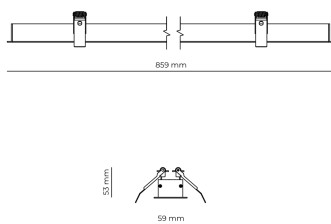

Technical datasheet

WORREC-859-L-940-1-50-BL

Product description

Premium recessed luminaire with precision optics for minimal glare. Ideal for offices, retail spaces and schools where light quality matters. Efficiency up to 141 lm/W, CRI up to 90+, selectable 50° or 80° distribution. Available with DALI control. Lifetime 50,000h, 5-year warranty. Modular sizes 579/859/1139 mm.

LED 220-240 V 50-60 Hz IP20  CE  UGR < 19

Product technical data

Mains voltage	220 - 240V AC, 50/60Hz	Ripple	3 %
Connection method	Screw terminal	Inrush current	8 A
Dimming type	Non-dimmable	Inrush time	48 μs
IP rating	20	Optical system	Lenses
Protection class	I	Optical part material	PMMA
Ambient temperature	0 to +25 °C	Housing material	Aluminium
Light source	LED	Surface finish	Powder coated
Rated luminous flux	3,830 lm	Width	59.00 cm
Connected load	36.51 W	Height	53.00 cm
Luminous efficacy	104.9 lm/W	Length	859.00 cm
		Weight	1.00 kg
		Service lifetime (L80 B10)	50 000 h
		Warranty	5 years

Dimensions

Light distribution