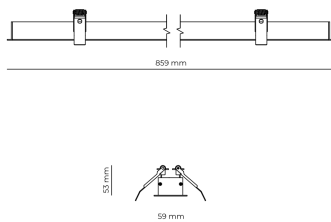

Technical datasheet

WORREC-859-L-840-1-80-BL

Product description

Premium recessed luminaire with precision optics for minimal glare. Ideal for offices, retail spaces and schools where light quality matters. Efficiency up to 141 lm/W, CRI up to 90+, selectable 50° or 80° distribution. Available with DALI control. Lifetime 50,000h, 5-year warranty. Modular sizes 579/859/1139 mm.

LED 220-240 V 50-60 Hz IP20  CE  UGR < 19

Product technical data

Mains voltage	220 - 240V AC, 50/60Hz	Ripple	3 %
Connection method	Screw terminal	Inrush current	8 A
Dimming type	Non-dimmable	Inrush time	48 μs
IP rating	20	Optical system	Lenses
Protection class	I	Optical part material	PMMA
Ambient temperature	0 to +25 °C	Housing material	Aluminium
Light source	LED	Surface finish	Powder coated
Rated luminous flux	5,018 lm	Width	59.00 cm
Connected load	40.77 W	Height	53.00 cm
Luminous efficacy	123.1 lm/W	Length	859.00 cm
		Weight	1.00 kg
		Service lifetime (L80 B10)	50 000 h
		Warranty	5 years

Dimensions

Light distribution