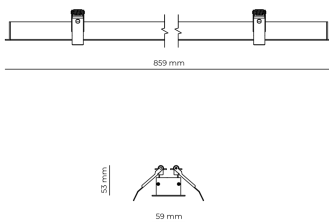

Technical datasheet

WORREC-859-L-930-1-80-BL

Product description

Premium recessed luminaire with precision optics for minimal glare. Ideal for offices, retail spaces and schools where light quality matters. Efficiency up to 141 lm/W, CRI up to 90+, selectable 50° or 80° distribution. Available with DALI control. Lifetime 50,000h, 5-year warranty. Modular sizes 579/859/1139 mm.

LED 220-240 V 50-60 Hz IP20    UGR < 19

Product technical data

Mains voltage	220 - 240V AC, 50/60Hz	Ripple	3 %
Connection method	Screw terminal	Inrush current	8 A
Dimming type	Non-dimmable	Inrush time	48 μs
IP rating	20	Optical system	Lenses
Protection class	I	Optical part material	PMMA
Ambient temperature	0 to +25 °C	Housing material	Aluminium
Light source	LED	Surface finish	Powder coated
Rated luminous flux	3,678 lm	Width	59.00 cm
Connected load	36.51 W	Height	53.00 cm
Luminous efficacy	100.7 lm/W	Length	859.00 cm
		Weight	1.00 kg
		Service lifetime (L80 B10)	50 000 h
		Warranty	5 years

Dimensions

Light distribution