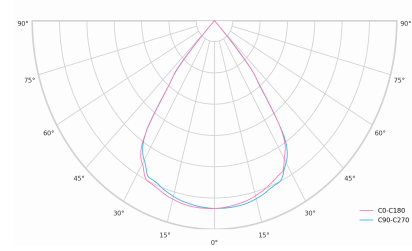

Dimensions

Light distribution

DALI 2

DALI (Digital Addressable Lighting Interface) is an international standard for digital lighting control systems. It enables individual control of each luminaire in the network using digital signals - unlike traditional analog solutions.

Key DALI2 innovations:

- Advanced diagnostic capabilities
- Better fault reporting and device status
- Enhanced scene programming options
- Support for RGB/RGBW and tunable white