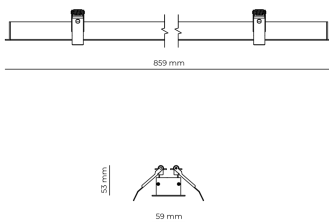

Technical datasheet

WORREC-859-L-830-1-80-BL

Product description

Premium recessed luminaire with precision optics for minimal glare. Ideal for offices, retail spaces and schools where light quality matters. Efficiency up to 141 lm/W, CRI up to 90+, selectable 50° or 80° distribution. Available with DALI control. Lifetime 50,000h, 5-year warranty. Modular sizes 579/859/1139 mm.

LED 220-240 V 50-60 Hz IP20  CE  UGR < 19

Product technical data

Mains voltage	220 - 240V AC, 50/60Hz	Ripple	3 %
Connection method	Screw terminal	Inrush current	8 A
Dimming type	Non-dimmable	Inrush time	48 μs
IP rating	20	Optical system	Lenses
Protection class	I	Optical part material	PMMA
Ambient temperature	0 to +25 °C	Housing material	Aluminium
Light source	LED	Surface finish	Powder coated
Rated luminous flux	4,777 lm	Width	59.00 cm
Connected load	40.77 W	Height	53.00 cm
Luminous efficacy	117.2 lm/W	Length	859.00 cm
		Weight	1.00 kg
		Service lifetime (L80 B10)	50 000 h
		Warranty	5 years

Dimensions

Light distribution