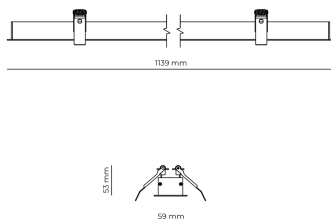

### Product technical data

Mains voltage	220 - 240V AC, 50/60Hz	Ripple	3 %
Connection method	Screw terminal	Inrush current	8 A
Dimming type	Non-dimmable	Inrush time	48 μs
IP rating	20	Optical system	Lenses
Protection class	I	Optical part material	PMMA
Ambient temperature	0 to +25 °C	Housing material	Aluminium
Light source	LED	Surface finish	Powder coated
Rated luminous flux	5,135 lm	Width	59.00 cm
Connected load	42.25 W	Height	53.00 cm
Luminous efficacy	121.5 lm/W	Length	1,139.00 cm
		Weight	1.00 kg
		Service lifetime (L80 B10)	50 000 h
		Warranty	5 years

### Dimensions