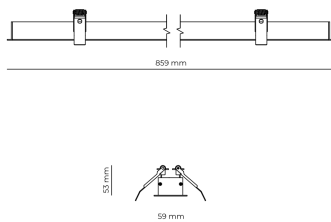

Technical datasheet

WORREC-859-M-950-1-80-BL

Product description

Premium recessed luminaire with precision optics for minimal glare. Ideal for offices, retail spaces and schools where light quality matters. Efficiency up to 141 lm/W, CRI up to 90+, selectable 50° or 80° distribution. Available with DALI control. Lifetime 50,000h, 5-year warranty. Modular sizes 579/859/1139 mm.

LED 220-240 V 50-60 Hz IP20  CE  UGR < 19

Product technical data

Mains voltage	220 - 240V AC, 50/60Hz	Ripple	3 %
Connection method	Screw terminal	Inrush current	8 A
Dimming type	Non-dimmable	Inrush time	48 μs
IP rating	20	Optical system	Lenses
Protection class	I	Optical part material	PMMA
Ambient temperature	0 to +25 °C	Housing material	Aluminium
Light source	LED	Surface finish	Powder coated
Rated luminous flux	4,120 lm	Width	59.00 cm
Connected load	35.97 W	Height	53.00 cm
Luminous efficacy	114.6 lm/W	Length	859.00 cm
		Weight	1.00 kg
		Service lifetime (L80 B10)	50 000 h
		Warranty	5 years

Dimensions

Light distribution