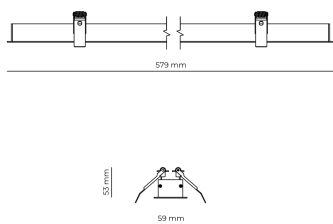

Technical datasheet

WORREC-579-M-850-1-80-WH

Product description

Premium recessed luminaire with precision optics for minimal glare. Ideal for offices, retail spaces and schools where light quality matters. Efficiency up to 141 lm/W, CRI up to 90+, selectable 50° or 80° distribution. Available with DALI control. Lifetime 50,000h, 5-year warranty. Modular sizes 579/859/1139 mm.

LED 220-240 V 50-60 Hz IP20    UGR < 19

Product technical data

Mains voltage	220 - 240V AC, 50/60Hz
Connection method	Screw terminal
Dimming type	Non-dimmable
IP rating	20
Protection class	I
Ambient temperature	0 to +25 °C
Light source	LED
Rated luminous flux	2,895 lm
Connected load	22.56 W
Luminous efficacy	128.3 lm/W

Ripple	3 %
Inrush current	8 A
Inrush time	48 μs
Optical system	Lenses
Optical part material	PMMA
Housing material	Aluminium
Surface finish	Powder coated
Width	59.00 cm
Height	53.00 cm
Length	579.00 cm
Weight	1.00 kg
Service lifetime (L80 B10)	50 000 h
Warranty	5 years

Dimensions

Light distribution