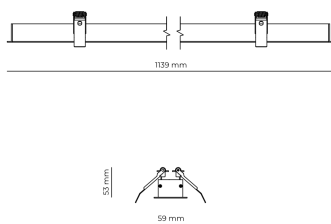

Technical datasheet

WORREC-1139-M-840-1-80-WH

Product description

Premium recessed luminaire with precision optics for minimal glare. Ideal for offices, retail spaces and schools where light quality matters. Efficiency up to 141 lm/W, CRI up to 90+, selectable 50° or 80° distribution. Available with DALI control. Lifetime 50,000h, 5-year warranty. Modular sizes 579/859/1139 mm.

LED 220-240 V 50-60 Hz IP20  CE  UGR < 19

Product technical data

Mains voltage	220 - 240V AC, 50/60Hz
Connection method	Screw terminal
Dimming type	Non-dimmable
IP rating	20
Protection class	I
Ambient temperature	0 to +25 °C
Light source	LED
Rated luminous flux	5,033 lm
Connected load	37.52 W
Luminous efficacy	134.1 lm/W

Ripple	3 %
Inrush current	8 A
Inrush time	48 μs
Optical system	Lenses
Optical part material	PMMA
Housing material	Aluminium
Surface finish	Powder coated
Width	59.00 cm
Height	53.00 cm
Length	1,139.00 cm
Weight	1.00 kg
Service lifetime (L80 B10)	50 000 h
Warranty	5 years

Dimensions

Light distribution