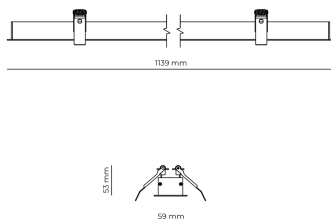

### Product technical data

Mains voltage	220 - 240V AC, 50/60Hz	Ripple	3 %
Connection method	Screw terminal	Inrush current	8 A
Dimming type	Non-dimmable	Inrush time	48 μs
IP rating	20	Optical system	Lenses
Protection class	I	Optical part material	PMMA
Ambient temperature	0 to +25 °C	Housing material	Aluminium
Light source	LED	Surface finish	Powder coated
Rated luminous flux	4,903 lm	Width	59.00 cm
Connected load	37.52 W	Height	53.00 cm
Luminous efficacy	130.7 lm/W	Length	1,139.00 cm
		Weight	1.00 kg
		Service lifetime (L80 B10)	50 000 h
		Warranty	5 years

### Dimensions