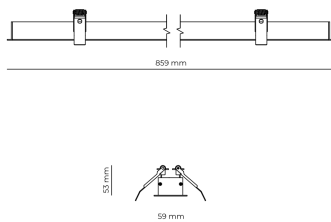

Technical datasheet

WORREC-859-M-840-1-50-BL

Product description

Premium recessed luminaire with precision optics for minimal glare. Ideal for offices, retail spaces and schools where light quality matters. Efficiency up to 141 lm/W, CRI up to 90+, selectable 50° or 80° distribution. Available with DALI control. Lifetime 50,000h, 5-year warranty. Modular sizes 579/859/1139 mm.

LED 220-240 V 50-60 Hz IP20    UGR < 19

Product technical data

Mains voltage	220 - 240V AC, 50/60Hz	Ripple	3 %
Connection method	Screw terminal	Inrush current	8 A
Dimming type	Non-dimmable	Inrush time	48 μs
IP rating	20	Optical system	Lenses
Protection class	I	Optical part material	PMMA
Ambient temperature	0 to +25 °C	Housing material	Aluminium
Light source	LED	Surface finish	Powder coated
Rated luminous flux	4,231 lm	Width	59.00 cm
Connected load	33.52 W	Height	53.00 cm
Luminous efficacy	126.2 lm/W	Length	859.00 cm
		Weight	1.00 kg
		Service lifetime (L80 B10)	50 000 h
		Warranty	5 years

Dimensions

Light distribution