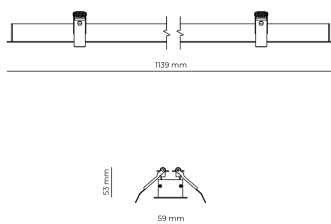

### Product technical data

Mains voltage	220 - 240V AC, 50/60Hz	Ripple	3 %
Connection method	Screw terminal	Inrush current	8 A
Dimming type	Non-dimmable	Inrush time	48 μs
IP rating	20	Optical system	Lenses
Protection class	I	Optical part material	PMMA
Ambient temperature	0 to +25 °C	Housing material	Aluminium
Light source	LED	Surface finish	Powder coated
Rated luminous flux	3,513 lm	Width	59.00 cm
Connected load	33,14 W	Height	53.00 cm
Luminous efficacy	106.0 lm/W	Length	1,139.00 cm
		Weight	1.00 kg
		Service lifetime (L80 B10)	50 000 h
		Warranty	5 years

### Dimensions