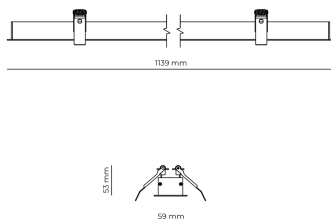

### Product technical data

Mains voltage	220 - 240V AC, 50/60Hz	Ripple	3 %
Connection method	Screw terminal	Inrush current	8 A
Dimming type	Non-dimmable	Inrush time	48 μs
IP rating	20	Optical system	Lenses
Protection class	I	Optical part material	PMMA
Ambient temperature	0 to +25 °C	Housing material	Aluminium
Light source	LED	Surface finish	Powder coated
Rated luminous flux	4,504 lm	Width	59.00 cm
Connected load	32.89 W	Height	53.00 cm
Luminous efficacy	136.9 lm/W	Length	1,139.00 cm
		Weight	1.00 kg
		Service lifetime (L80 B10)	50 000 h
		Warranty	5 years

### Dimensions