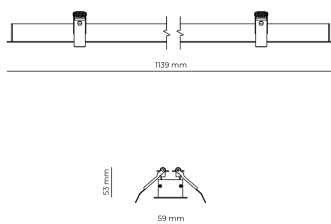

Technical datasheet

WORREC-1139-S-850-1-50-WH

Product description

Premium recessed luminaire with precision optics for minimal glare. Ideal for offices, retail spaces and schools where light quality matters. Efficiency up to 141 lm/W, CRI up to 90+, selectable 50° or 80° distribution. Available with DALI control. Lifetime 50,000h, 5-year warranty. Modular sizes 579/859/1139 mm.

LED 220-240 V 50-60 Hz IP20  CE  UGR < 19

Product technical data

Mains voltage	220 - 240V AC, 50/60Hz	Ripple	3 %
Connection method	Screw terminal	Inrush current	8 A
Dimming type	Non-dimmable	Inrush time	48 μs
IP rating	20	Optical system	Lenses
Protection class	I	Optical part material	PMMA
Ambient temperature	0 to +25 °C	Housing material	Aluminium
Light source	LED	Surface finish	Powder coated
Rated luminous flux	4,388 lm	Width	59.00 cm
Connected load	32.89 W	Height	53.00 cm
Luminous efficacy	133.4 lm/W	Length	1,139.00 cm
		Weight	1.00 kg
		Service lifetime (L80 B10)	50 000 h
		Warranty	5 years

Dimensions

Light distribution