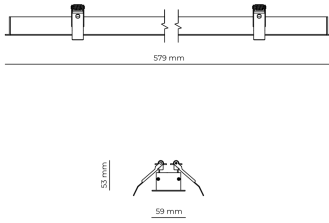

### Product technical data

Mains voltage	220 - 240V AC, 50/60Hz	Ripple	3 %
Connection method	Screw terminal	DALI address	1
Dimming type	DALI	Standby power	0.50 W
IP rating	20	Inrush current	5 A
Protection class	I	Inrush time	45 µs
Ambient temperature	0 to +25 °C	Optical system	Lenses
Light source	LED	Optical part material	PMMA
Rated luminous flux	1,823 lm	Housing material	Aluminium
Connected load	16.52 W	Surface finish	Powder coated
Luminous efficacy	110.3 lm/W	Width	59.00 cm
		Height	53.00 cm
		Length	579.00 cm
		Weight	1.00 kg
		Service lifetime (L80 B10)	50 000 h
		Warranty	5 years

## Dimensions