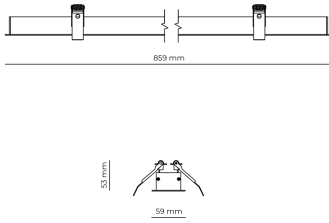

### Product technical data

Mains voltage	220 - 240V AC, 50/60Hz	Ripple	3 %
Connection method	Screw terminal	DALI address	1
Dimming type	DALI	Standby power	0.50 W
IP rating	20	Inrush current	5 A
Protection class	I	Inrush time	45 µs
Ambient temperature	0 to +25 °C	Optical system	Lenses
Light source	LED	Optical part material	PMMA
Rated luminous flux	2,664 lm	Housing material	Aluminium
Connected load	23.98 W	Surface finish	Powder coated
Luminous efficacy	111.1 lm/W	Width	59.00 cm
		Height	53.00 cm
		Length	859.00 cm
		Weight	1.00 kg
		Service lifetime (L80 B10)	50 000 h
		Warranty	5 years

## Dimensions