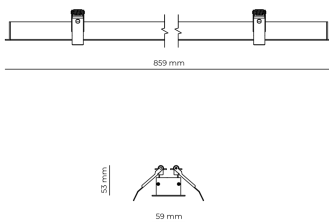

Technical datasheet

WORREC-859-S-940-1-50-WH

Product description

Premium recessed luminaire with precision optics for minimal glare. Ideal for offices, retail spaces and schools where light quality matters. Efficiency up to 141 lm/W, CRI up to 90+, selectable 50° or 80° distribution. Available with DALI control. Lifetime 50,000h, 5-year warranty. Modular sizes 579/859/1139 mm.

LED 220-240 V 50-60 Hz IP20  CE  UGR < 19

Product technical data

Mains voltage	220 - 240V AC, 50/60Hz	Ripple	3 %
Connection method	Screw terminal	Inrush current	8 A
Dimming type	Non-dimmable	Inrush time	48 μs
IP rating	20	Optical system	Lenses
Protection class	I	Optical part material	PMMA
Ambient temperature	0 to +25 °C	Housing material	Aluminium
Light source	LED	Surface finish	Powder coated
Rated luminous flux	2,664 lm	Width	59.00 cm
Connected load	23.29 W	Height	53.00 cm
Luminous efficacy	114.4 lm/W	Length	859.00 cm
		Weight	1.00 kg
		Service lifetime (L80 B10)	50 000 h
		Warranty	5 years

Dimensions

Light distribution