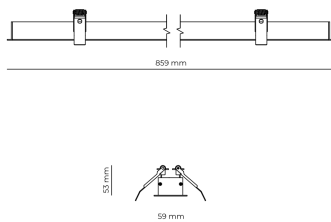

Technical datasheet

WORREC-859-S-930-1-50-WH

Product description

Premium recessed luminaire with precision optics for minimal glare. Ideal for offices, retail spaces and schools where light quality matters. Efficiency up to 141 lm/W, CRI up to 90+, selectable 50° or 80° distribution. Available with DALI control. Lifetime 50,000h, 5-year warranty. Modular sizes 579/859/1139 mm.

LED 220-240 V 50-60 Hz IP20    UGR < 19

Product technical data

Mains voltage	220 - 240V AC, 50/60Hz	Ripple	3 %
Connection method	Screw terminal	Inrush current	8 A
Dimming type	Non-dimmable	Inrush time	48 μs
IP rating	20	Optical system	Lenses
Protection class	I	Optical part material	PMMA
Ambient temperature	0 to +25 °C	Housing material	Aluminium
Light source	LED	Surface finish	Powder coated
Rated luminous flux	2,492 lm	Width	59.00 cm
Connected load	23.29 W	Height	53.00 cm
Luminous efficacy	107.0 lm/W	Length	859.00 cm
		Weight	1.00 kg
		Service lifetime (L80 B10)	50 000 h
		Warranty	5 years

Dimensions

Light distribution