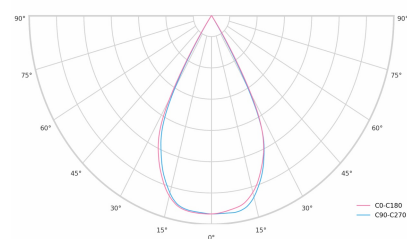

Dimensions

Light distribution

DALI 2

DALI (Digital Addressable Lighting Interface) is an international standard for digital lighting control systems. It enables individual control of each luminaire in the network using digital signals - unlike traditional analog solutions.

Key DALI2 innovations:

- Advanced diagnostic capabilities
- Better fault reporting and device status
- Enhanced scene programming options
- Support for RGB/RGBW and tunable white