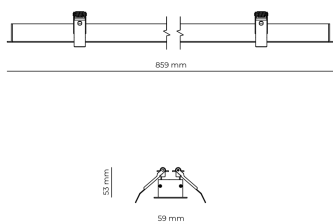

Technical datasheet

WORREC-859-S-830-1-80-WH

Product description

Premium recessed luminaire with precision optics for minimal glare. Ideal for offices, retail spaces and schools where light quality matters. Efficiency up to 141 lm/W, CRI up to 90+, selectable 50° or 80° distribution. Available with DALI control. Lifetime 50,000h, 5-year warranty. Modular sizes 579/859/1139 mm.

LED 220-240 V 50-60 Hz IP20  CE  UGR < 19

Product technical data

Mains voltage	220 - 240V AC, 50/60Hz	Ripple	3 %
Connection method	Screw terminal	Inrush current	8 A
Dimming type	Non-dimmable	Inrush time	48 μs
IP rating	20	Optical system	Lenses
Protection class	I	Optical part material	PMMA
Ambient temperature	0 to +25 °C	Housing material	Aluminium
Light source	LED	Surface finish	Powder coated
Rated luminous flux	3,412 lm	Width	59.00 cm
Connected load	26.43 W	Height	53.00 cm
Luminous efficacy	129.1 lm/W	Length	859.00 cm
		Weight	1.00 kg
		Service lifetime (L80 B10)	50 000 h
		Warranty	5 years

Dimensions

Light distribution