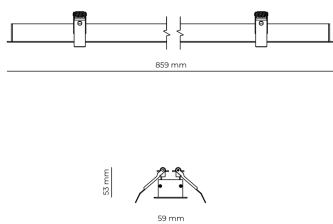

Technical datasheet

WORREC-859-S-830-1-50-WH

Product description

Premium recessed luminaire with precision optics for minimal glare. Ideal for offices, retail spaces and schools where light quality matters. Efficiency up to 141 lm/W, CRI up to 90+, selectable 50° or 80° distribution. Available with DALI control. Lifetime 50,000h, 5-year warranty. Modular sizes 579/859/1139 mm.

LED 220-240 V 50-60 Hz IP20  CE  UGR < 19

Product technical data

Mains voltage	220 - 240V AC, 50/60Hz
Connection method	Screw terminal
Dimming type	Non-dimmable
IP rating	20
Protection class	I
Ambient temperature	0 to +25 °C
Light source	LED
Rated luminous flux	3,324 lm
Connected load	26.43 W
Luminous efficacy	125.8 lm/W

Ripple	3 %
Inrush current	8 A
Inrush time	48 μs
Optical system	Lenses
Optical part material	PMMA
Housing material	Aluminium
Surface finish	Powder coated
Width	59.00 cm
Height	53.00 cm
Length	859.00 cm
Weight	1.00 kg
Service lifetime (L80 B10)	50 000 h
Warranty	5 years

Dimensions

Light distribution