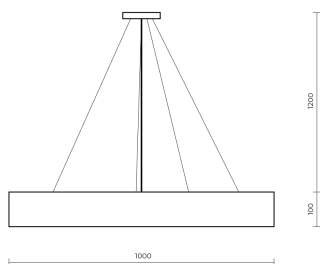

Dimensions