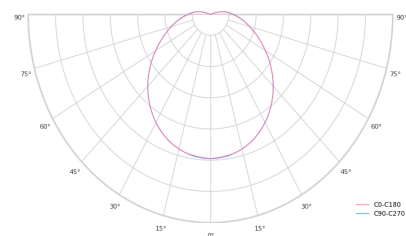

Optical system	Diffuser
Optical part material	PC
Housing material	Steel
Surface finish	Powder coated
Height	100.00 cm
Diameter	1,000.00 cm
Weight	11.80 kg
Service lifetime (L80 B10)	50 000 h
Warranty	5 years

Dimensions

Light distribution

Available cable colors