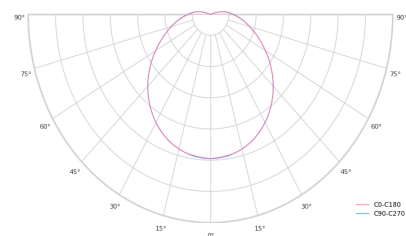

Optical system	Diffuser
Optical part material	PC
Housing material	Steel
Surface finish	Powder coated
Height	100.00 cm
Diameter	800.00 cm
Weight	9.00 kg
Service lifetime (L80 B10)	50 000 h
Warranty	5 years

Dimensions

Light distribution

Available cable colors