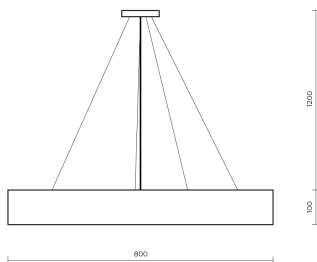

Dimensions