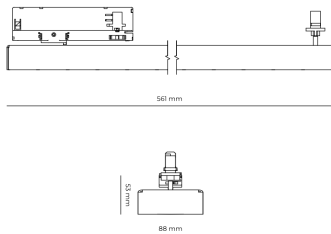

### Product technical data

Mains voltage	220 - 240V AC, 50/60Hz	Ripple	1 %
Connection method	3-phase track adapter	DALI address	1
Dimming type	DALI	Standby power	0.30 W
IP rating	20	Inrush current	15 A
Protection class	II	Inrush time	100 µs
Ambient temperature	0 to +25 °C	Optical system	Lenses
Light source	LED	Optical part material	PMMA
Colour temperature	5000k	Housing material	Aluminium
Color rendering index	90	Surface finish	Powder coated
Rated luminous flux	4,752 lm	Service lifetime (L80 B10)	50 000 h
Connected load	45.43 W	Warranty	5 years
Luminous efficacy	104.6 lm/W		

### Dimensions