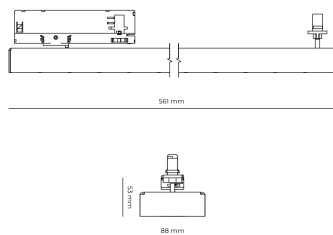

LED 220-240 V IP20    UGR < 19 CCT 5000 k CRI 90+

Product technical data

Mains voltage	220 - 240V AC, 50/60Hz
Connection method	3-phase track adapter
Dimming type	Non-dimmable
IP rating	20
Protection class	II
Ambient temperature	0 to +25 °C
Light source	LED
Colour temperature	5000k
Color rendering index	90
Rated luminous flux	3,424 lm
Connected load	27.57 W
Luminous efficacy	124.2 lm/W

Ripple	5 %
Inrush current	7 A
Inrush time	28 μs
Optical system	Lenses
Optical part material	PMMA
Housing material	Aluminium
Surface finish	Powder coated
Width	44.00 cm
Height	53.00 cm
Length	1,122.00 cm
Weight	2.80 kg
Service lifetime (L80 B10)	50 000 h
Warranty	5 years

Dimensions

Light distribution