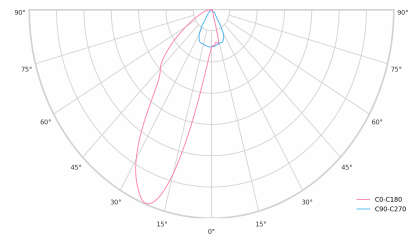

Light distribution